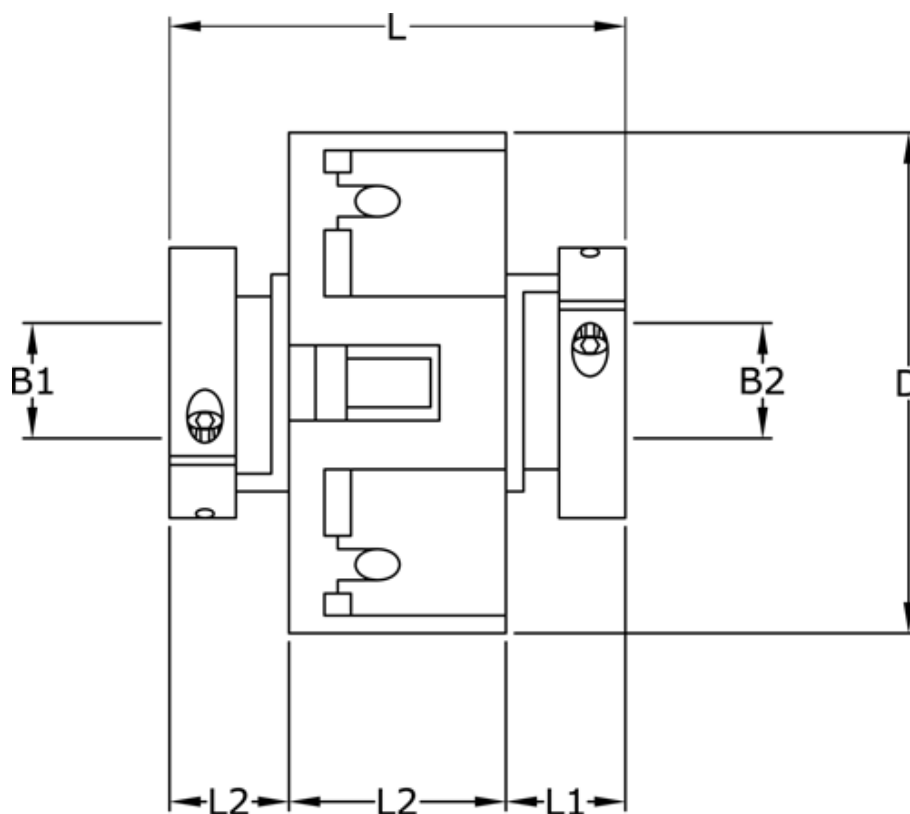

Article number: 3322205704548

Description: Uni-Lat Coupling size 205.70.45.48
clamp hub, bore 18/20 mm

Measures

B1	= 18
B2	= 20
D	= 70
L	= 74.0
L1	= 28.5
L2	= 17.0
Screw	= M6